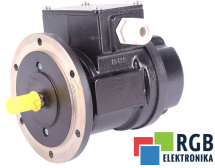

RE.0444R1B0.06EG RADIO ENERGIE TACHOGENERATOR

New RADIO ENERGIE RE.0444R1B0.06EG/JT50
Tested and cleaned.
24 months guarantee
Dedicated courier
Delivery across Europe even in 15855

TECHNICAL DATA

| | |
|--------------|-----------------------|
| MANUFACTURER | RADIO ENERGIE |
| MODEL | RE.0444R1B0.06EG/JT50 |
| CATEGORY | Tachogenerators |
| WEIGHT [KG] | 2.0 |
| HEIGHT [CM] | 14.0 |
| LENGTH [CM] | 17.0 |
| WIDTH [CM] | 11.0 |

24/7 SUPPORT AVAILABLE
[+48 71 750 09 78](tel:+48717500978)

WRITE TO US
info@rgbelektronika.pl

TEST STAND

We have test stands developed by us, thanks to which we check whether the device is in working order. It is with these posts that we test the repaired device, for which we give 24 months warranty, and you can be sure that your **RE.0444R1B0.06EG/JT50** equipment has been repaired at a service center that provides the highest quality services

PRODUCTS FROM THE RGB ELEKTRONIKA OFFER:

HIGHEST QUALITY

Each product undergoes a specialized assessment, based on which we select the best quality equipment to guarantee their trouble-free operation. Thanks to this, you can be sure that the RADIO ENERGIE **RE.0444R1B0.06EG/JT50** device has been prepared with the greatest care.